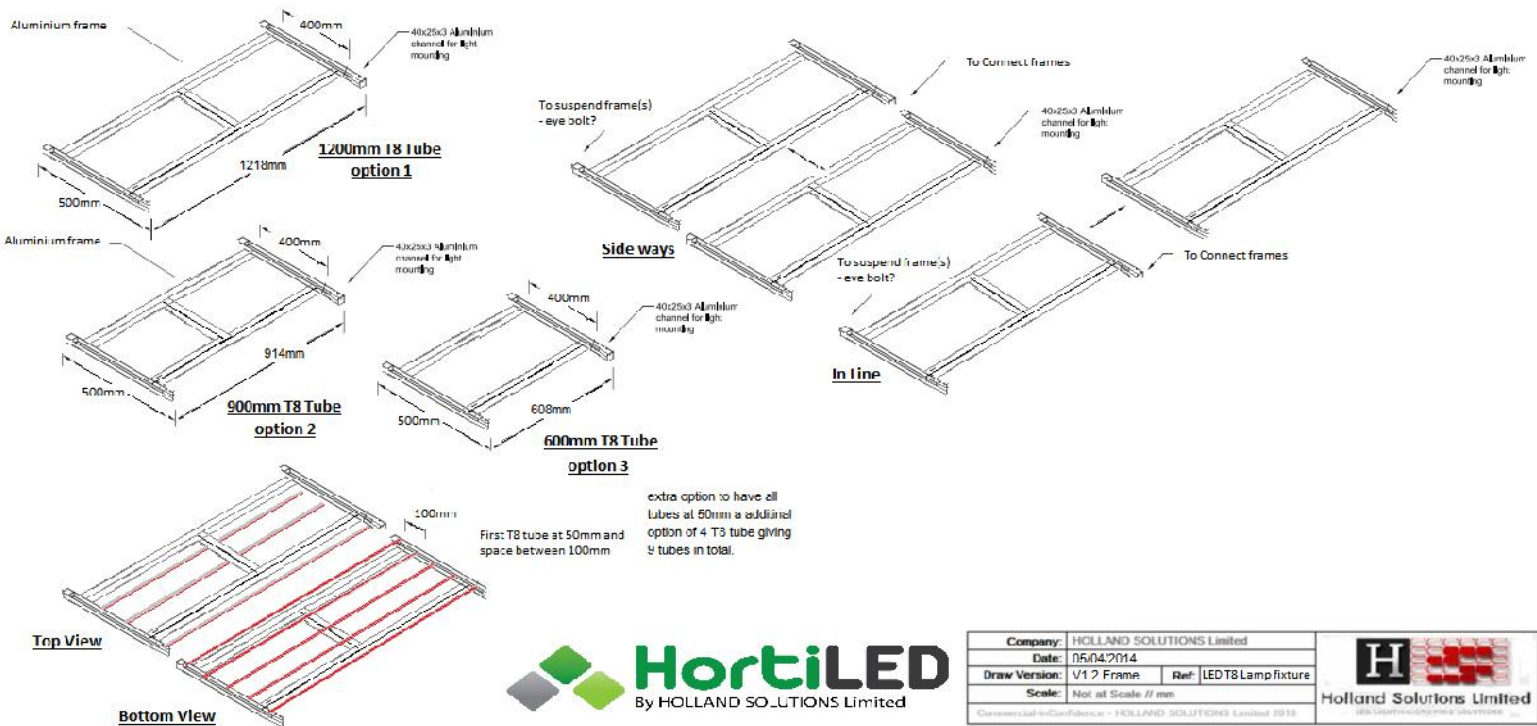

LED T8 Lamp frame for Horticultural, Commercial & Agricultural applications

Lamp frame options

Lamp frame comes in standard size of 500mm & 700mm widths. Amount of tube options 5 or 9 for 500mm and 7 or 13 for 700mm width lamp frame. Single or two lamp groups for both standard options. Frames are available for 600mm, 900mm and 1200mm LED T8 tubes as standard with 1500mm LED T8 tubes on requested and 1800mm and 2400mm LED T8 tubes as special options.

Inter-lighting & Top-lighting modules available for LED T8 growlights including modular Grow tables

Lamp frame drawing examples

Drawing example for 500mm width standard lamp frame

Lamp frame Photo example

Standard lamp frame 500mm x 600mm LED T8 tube