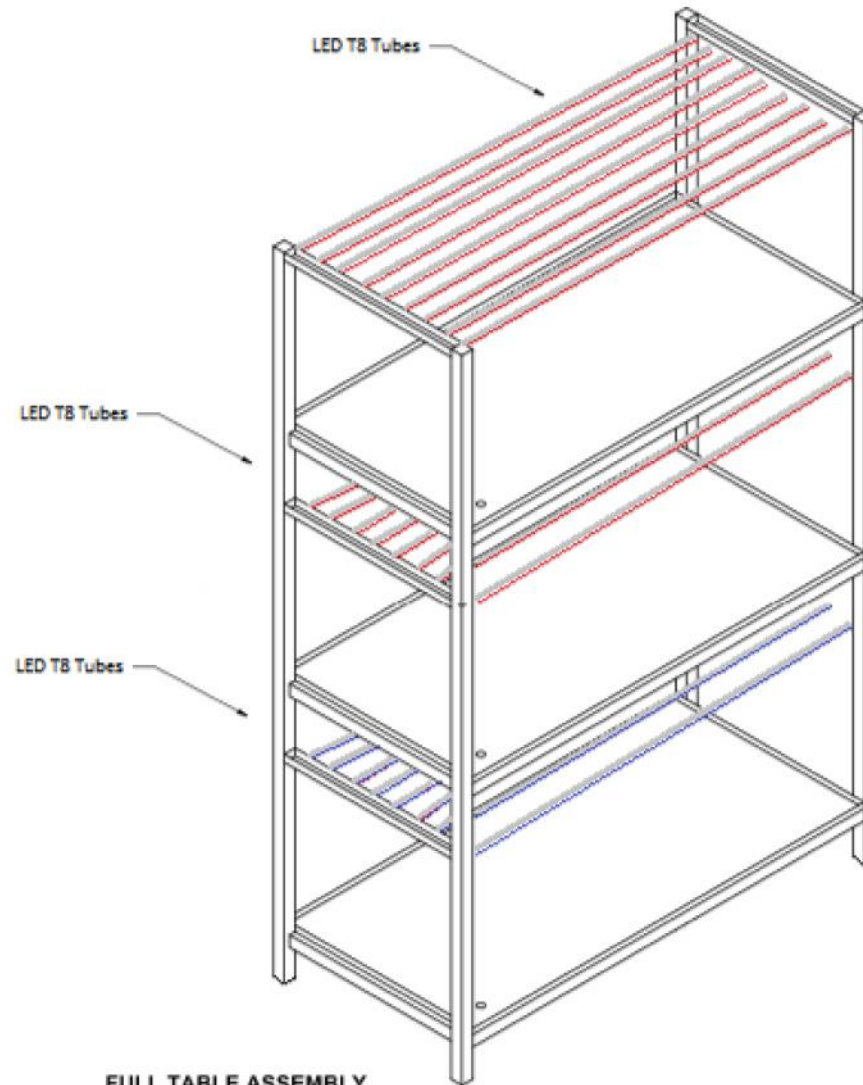

FULL TABLE ASSEMBLY
Two Layers

FULL TABLE ASSEMBLY
Three Layers // Botom
one in a Dominated
Blue as a example

Company:	HOLLAND SOLUTIONS Limited		
Date:	07/12/2013		
Draw Version:	V3.35 HSL	Ref:	AgResearch 073
Scale:	Not at Scale // mm		
Commercial-inConfidence - HOLLAND SOLUTIONS Limited 2013			